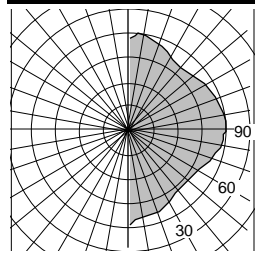

Separate updated technical specification sheets with related models and light sources with I.E.S formatted photometry are available on www.luminis.com.

Certification   Mounting

UL. Wet Location.   Max. weight: 13 lbs.
Installation: Mounts over a standard 4" octagonal electrical box with 3 1/2" c/c mounting holes. (by others) additional separate mounting holes are provided with wall plate.

Model#	Light source selection	Voltage	Finish	Options
☐ SL102 	☐ PL-L 2G11 ☐ Two lamps ☐ F224 (2x24W) (Lamps by others)	☐ COMP. FLUO. ☐ Smart ballast 120/277 ☐ 347 V (To specify)	<u>Standard selection</u> ☐ WHT: Snow white ☐ BKT: Jet black ☐ BZT: Bronze ☐ GRT: Titanium gray ☐ DGT: Gun metal ☐ CHT: Champagne ☐ MST: Matte silver ☐ GNT: Forest green <u>Optional colors</u> ☐ CS: Custom color ☐ RAL: RAL# color	☐ SC Round column adaptor Indicate column diameter in inches. 12" Min. dia. Ex: SC24 (24"Dia..)

luminaires may be altered for design improvements or discontinued without prior notice.